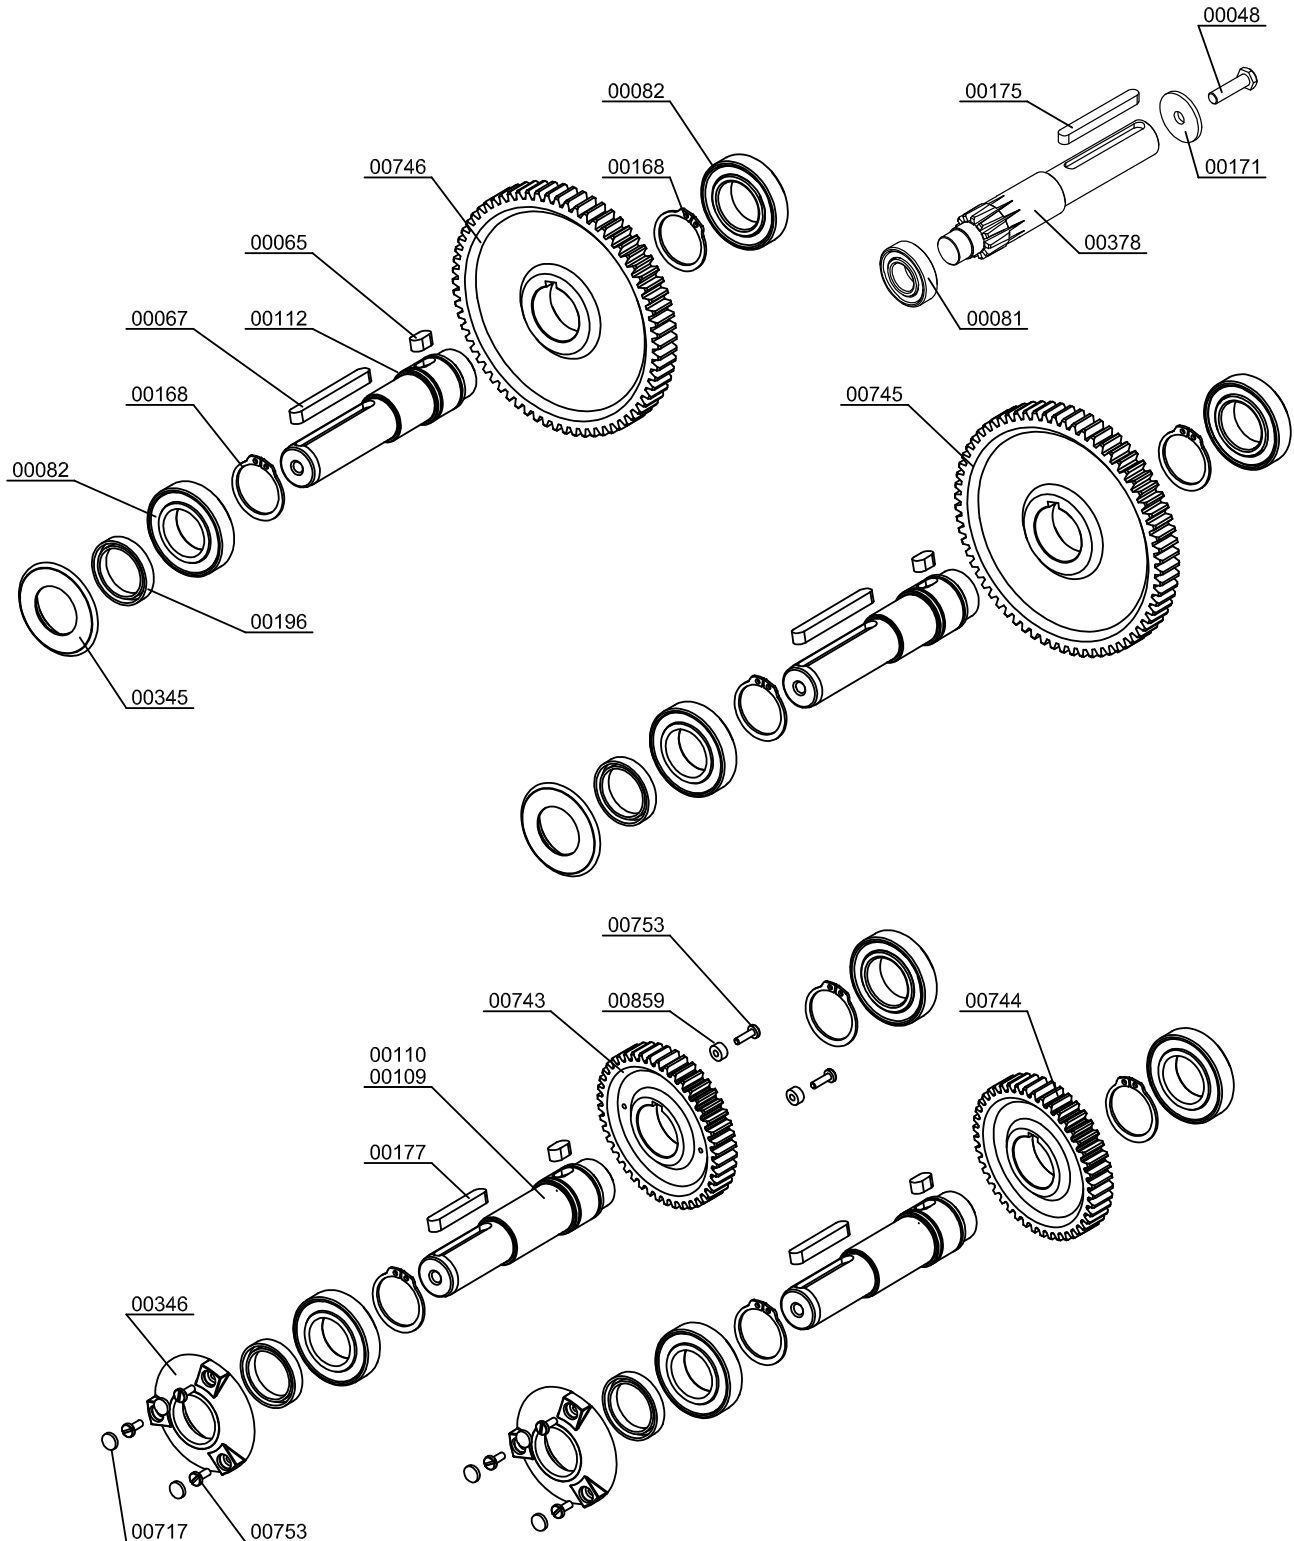

Parts Breakdown

Model JE-ES-0028-F 39522

Parts Breakdown

Model JE-ES-0028-F 39522

Parts Breakdown

Model JE-ES-0028-F 39522

STAINLESS STEEL SELF TAP OPTION

AUTOMATIC SHOWER OPTION