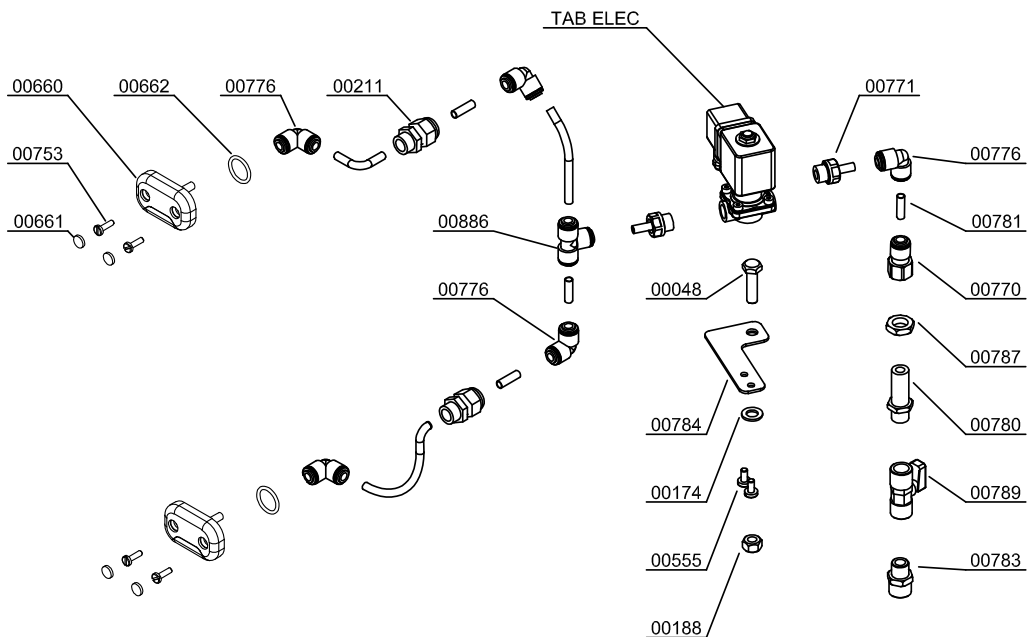

Parts Breakdown

Model JE-ES-0028-F 39522

Parts Breakdown

Model JE-ES-0028-F 39522

Parts Breakdown

Model JE-ES-0028-F 39522

STAINLESS STEEL SELF TAP OPTION

AUTOMATIC SHOWER OPTION