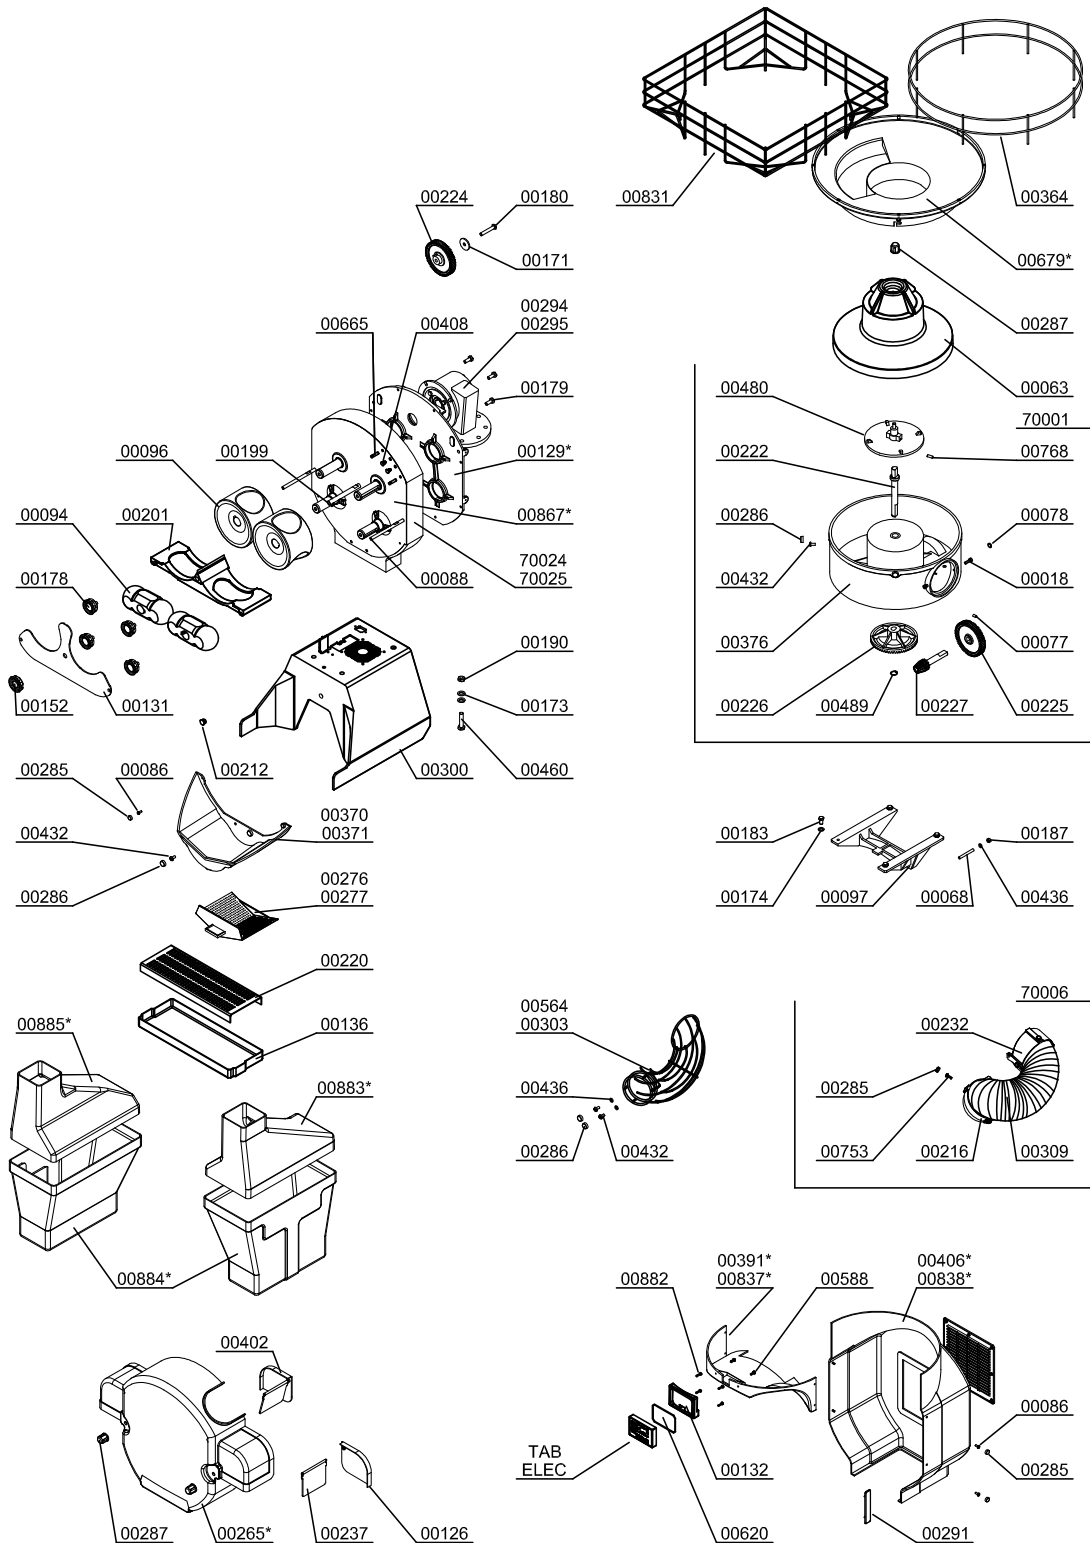

Parts Breakdown

Model JE-ES-0028-F 39522

Parts Breakdown

Model JE-ES-0028-F 39522

Parts Breakdown

Model JE-ES-0028-F 39522

STAINLESS STEEL SELF TAP OPTION

AUTOMATIC SHOWER OPTION