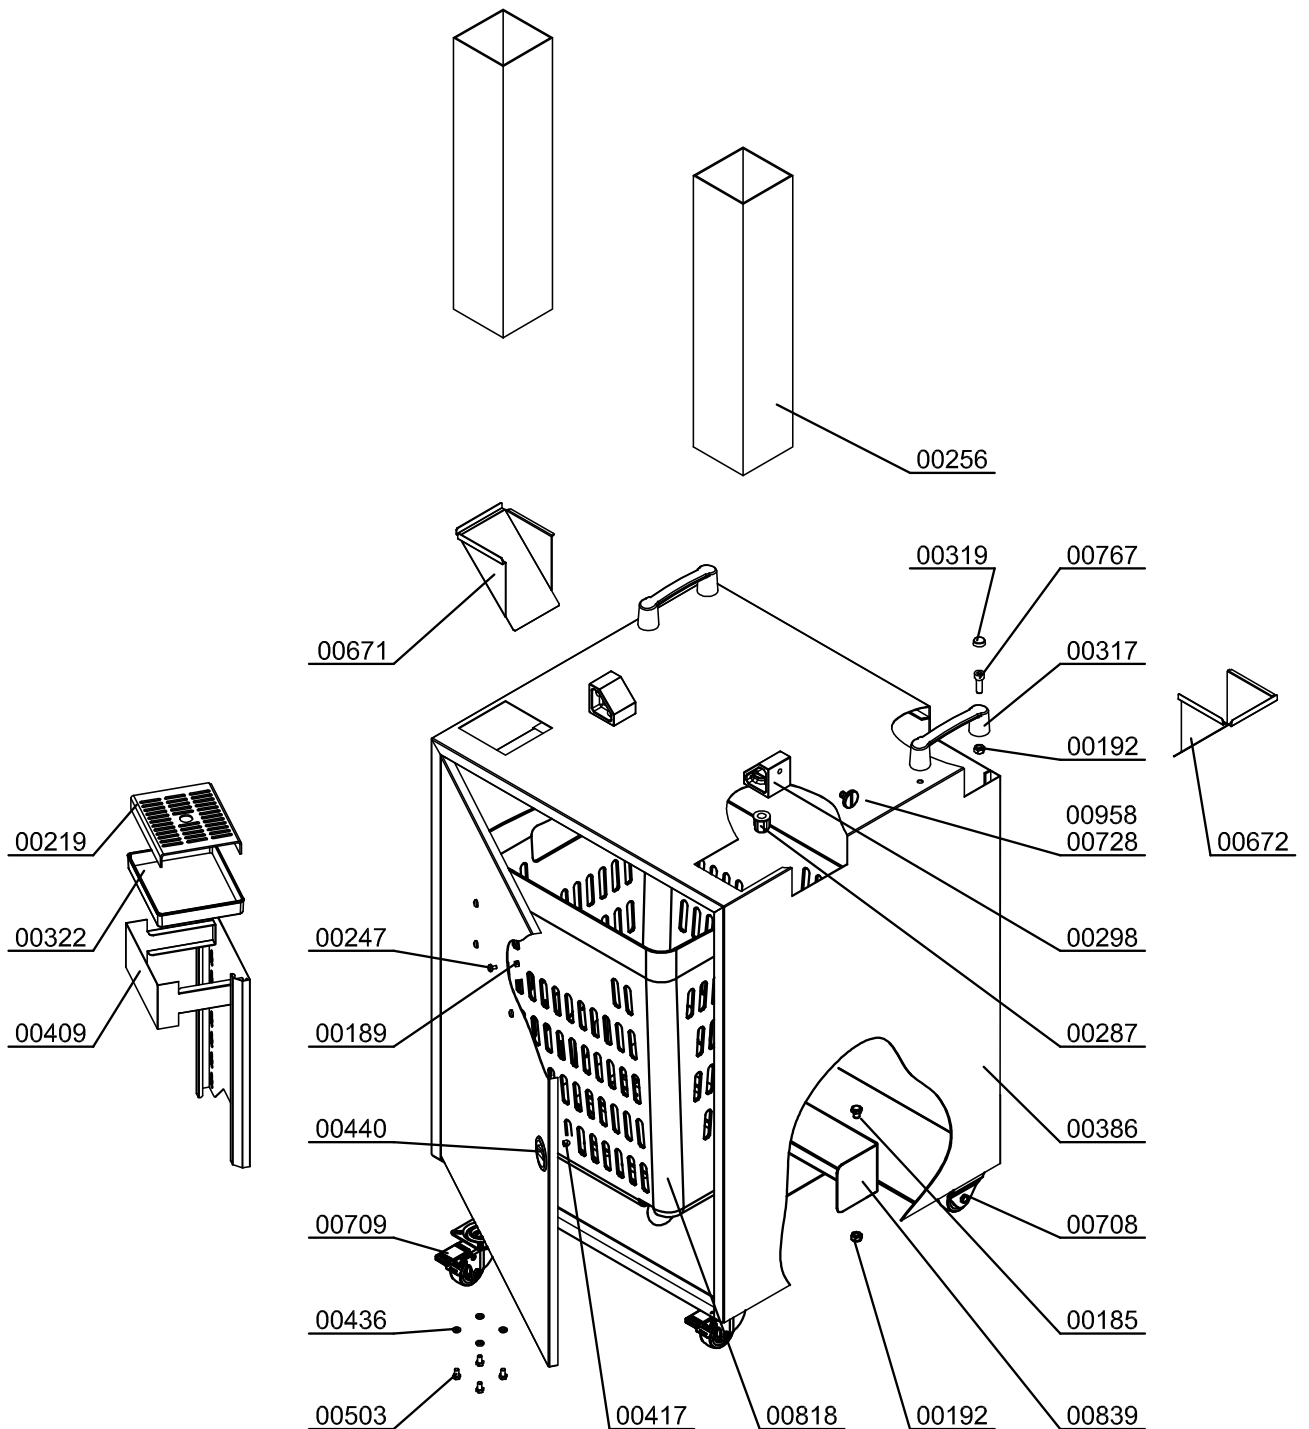

Parts Breakdown

Model JE-ES-0028-F 39522

Parts Breakdown

Model JE-ES-0028-F 39522

Parts Breakdown

Model JE-ES-0028-F 39522

STAINLESS STEEL SELF TAP OPTION

AUTOMATIC SHOWER OPTION

Parts Breakdown

Model JE-ES-0028-F 39522

SELF SERVICE STAND OPTION

Parts Breakdown

Model JE-ES-0028-F 39522

DISPENSER STAND OPTION

Parts Breakdown

Model JE-ES-0028-F 39522