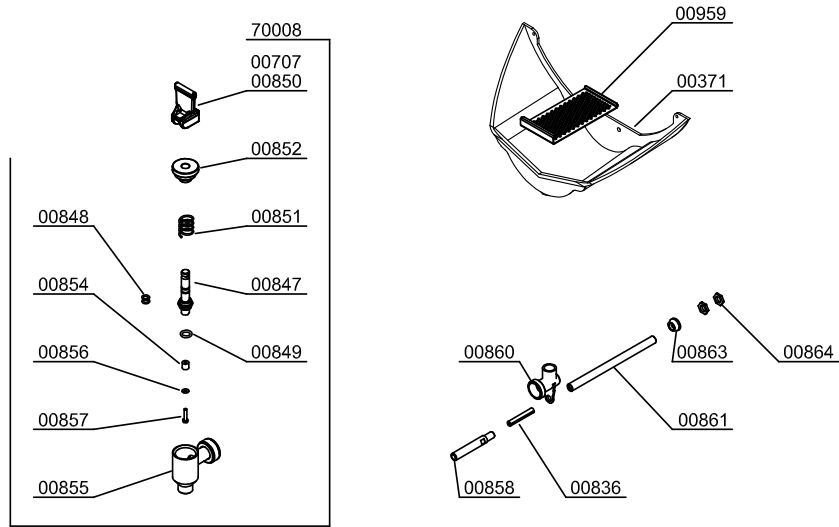

Parts Breakdown

Model JE-ES-0028-F 39522

Parts Breakdown

Model JE-ES-0028-F 39522

Parts Breakdown

Model JE-ES-0028-F 39522

STAINLESS STEEL SELF TAP OPTION

AUTOMATIC SHOWER OPTION

Parts Breakdown

Model JE-ES-0028-F 39522

SELF SERVICE STAND OPTION

Parts Breakdown

Model JE-ES-0028-F 39522

DISPENSER STAND OPTION

Parts Breakdown

Model JE-ES-0028-F 39522