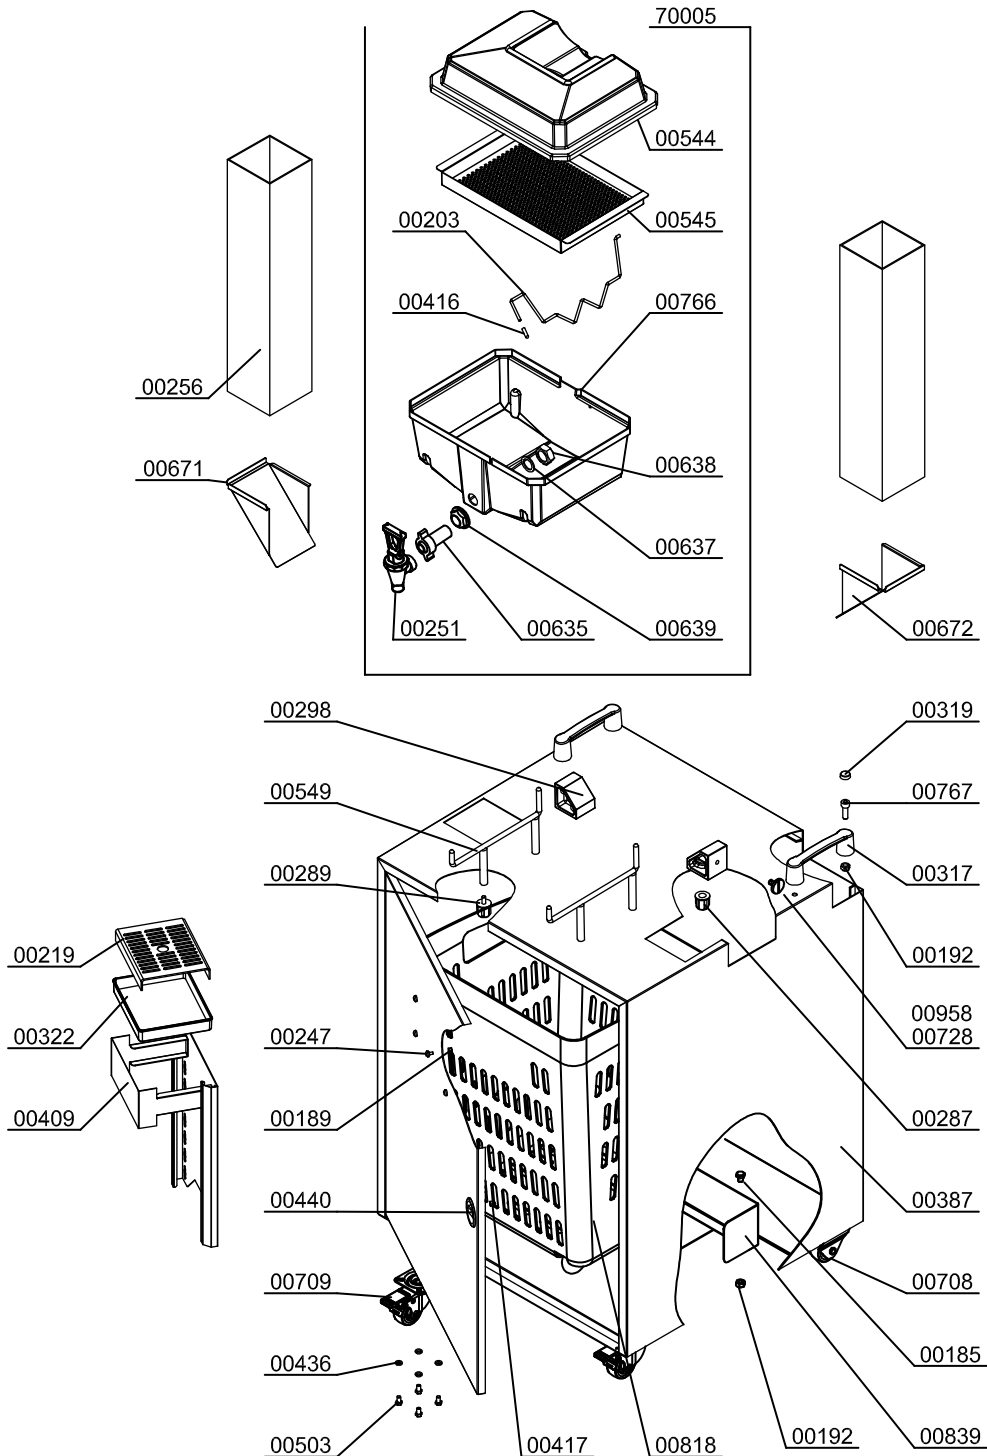

Parts Breakdown

Model JE-ES-0028-F 39522

Parts Breakdown

Model JE-ES-0028-F 39522

Parts Breakdown

Model JE-ES-0028-F 39522

STAINLESS STEEL SELF TAP OPTION

AUTOMATIC SHOWER OPTION

Parts Breakdown

Model JE-ES-0028-F 39522

SELF SERVICE STAND OPTION

Parts Breakdown

Model JE-ES-0028-F 39522

DISPENSER STAND OPTION

Parts Breakdown

Model JE-ES-0028-F 39522